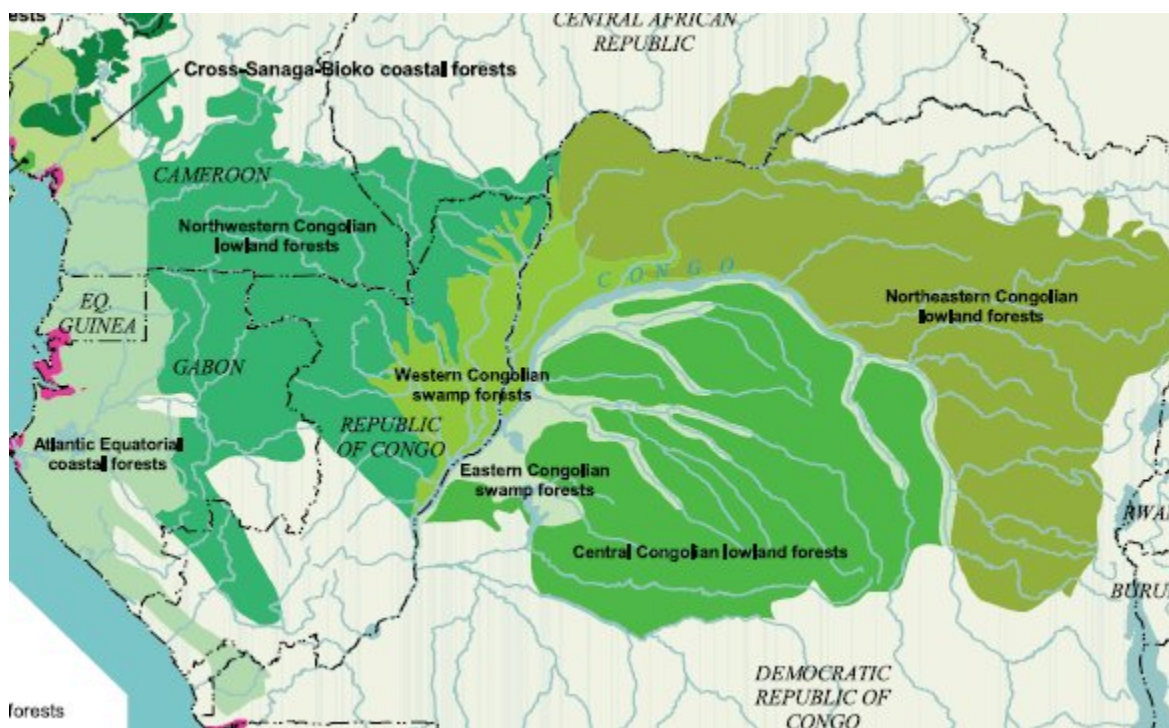

SCIENCE AND TECHNOLOGY

New Planet K2-229b

- ❖ Scientists using Kepler 2 telescope have discovered hot, metallic, Earth-sized planet named K2-229b orbiting dwarf star located 260 million light years away.
- ❖ They had employed Doppler spectroscopy technique also known as 'wobble method' to discover and characterise this faraway planet.
- ❖ The planet is almost 20 per cent larger than Earth but has a mass which is over two-and-a-half times greater. It reaches a day side temperature of over 2000 degrees Celsius.
- ❖ K2-229b orbits this star every fourteen hours. It has same high density that of Mercury-like planets.

ENVIRONMENT

Brazzaville Declaration

- ❖ The Brazzaville declaration was signed jointly by Democratic Republic of Congo (DRC), Republic of Congo and Indonesia to promote better management and conservation of the world's largest tropical Peatlands-Cuvette Centrale region in Congo Basin.
- ❖ The declaration was signed to conserve the region from unregulated land use and prevent its drainage and degradation.

- ❖ It has been signed on the side-lines of Third Partners Meeting of Global Peatlands Initiative held in Brazzaville, Republic of Congo.

- ❖ They are globally important carbon store. The unregulated exploitation of peatlands can potentially be detrimental to environment and to climate, as it could release carbon emissions that have been locked in for millennia.