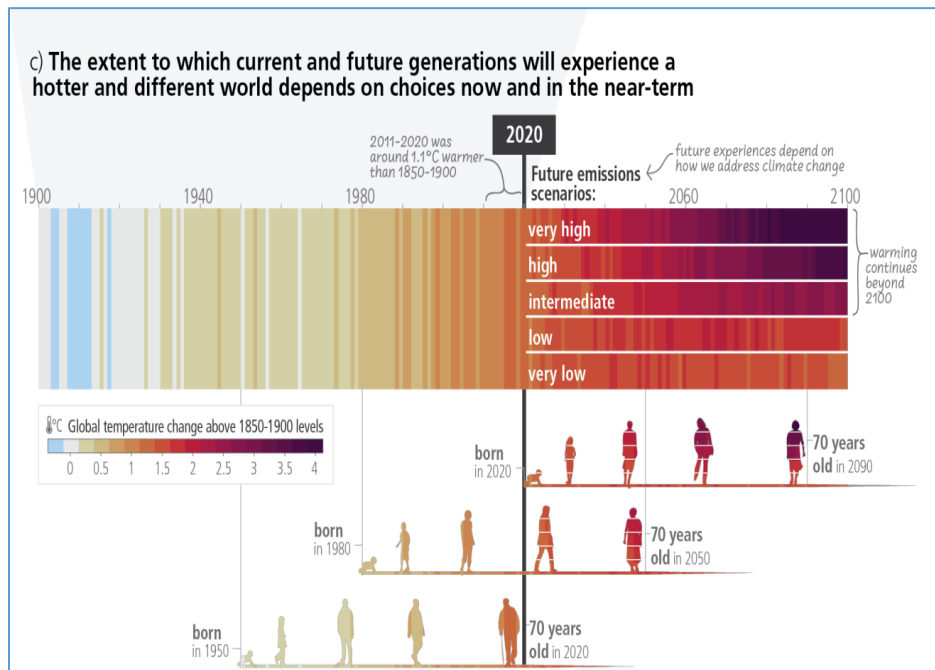

- ❖ It is highlighting the urgent need for action to prevent global temperatures from exceeding the 1.5°C threshold.
- ❖ Global mean sea level increased by 0.20 m between 1901 and 2018.
- ❖ Human influence has likely increased the chance of compound extreme events since the 1950s.
- ❖ It includes increases in the frequency of concurrent heatwaves and droughts.
- ❖ Approximately 3.3 – 3.6 billion people live in contexts that are highly vulnerable to climate change.
- ❖ Between 2010 and 2020, human mortality from floods, droughts and storms was 15 times higher in highly vulnerable regions, compared to regions with very low vulnerability.

SCIENCE AND TECHNOLOGY

India's first Bauxite Certified Reference Material (CRM)

- ❖ National Aluminium Company Limited (NALCO) has successfully developed a Bauxite Certified Reference Material (CRM) in joint collaboration with Bhabha Atomic Research Centre (BARC).
- ❖ It is named as BARC B1201
- ❖ This is the first of its kind CRM in India and 5th in the World.
- ❖ A certified reference material is a particular form of measurement standard.