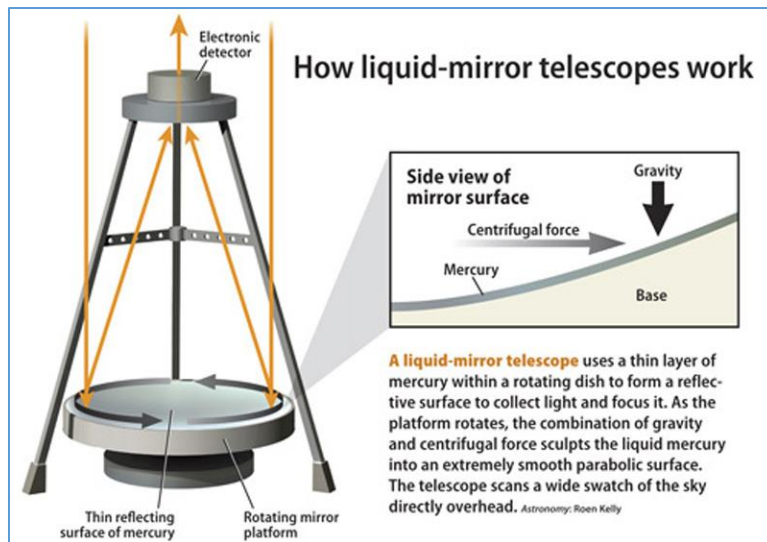

- ❖ Testing laboratories use CRMs to calibrate measuring instruments, evaluate test procedures and for quality control purposes.

Piezoelectric Effect

- ❖ For the first time, scientists have reported evidence of the piezoelectric effect in liquids.
- ❖ The effect has been known for 143 years and in this time has been observed only in solids.
- ❖ The effect was found in
 - Pure 1-butyl-3-methyl imidazolium bis (trifluoromethyl-sulfonyl) imide and
 - 1-hexyl-3-methyl imidazolium bis (trifluoromethylsulfonyl) imide

Asia's largest 4-metre ILMT

- ❖ Asia's largest 4-metre International Liquid Mirror Telescope (ILMT) was inaugurated in Uttarakhand.
- ❖ The telescope is located at an altitude of 2,450 metre on the Devasthal Observatory campus of Aryabhata Research Institute of Observational Sciences.
- ❖ The observatory will explore the deep celestial sky, classifying objects from asteroids to supernovae, and space debris.