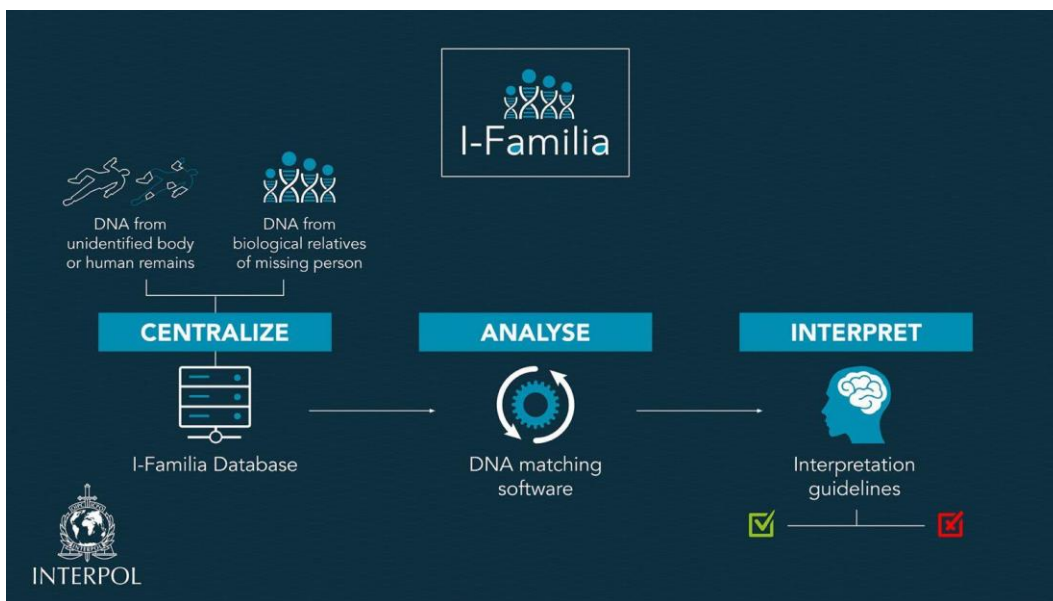

E-100 Ethanol Project

- ❖ PM Modi launched the E-100 Project.
- ❖ It was launched with the aim of setting up a network for production and distribution of ethanol in India.
- ❖ Prime Minister also launched 'Report of the Expert Committee on Road Map for ethanol blending in India 2020-2025'.
- ❖ It was released in line with the theme of World Environment Day - "promotion of biofuels for a better environment".

- ❖ Punjab has scored the maximum points for governance and management.
- ❖ Bihar and Meghalaya have scored the lowest in terms of infrastructure and facilities.

Raimona reserve forest

- ❖ Raimona reserve forest in Kokrajhar district has been upgraded to sixth national park of Assam.
- ❖ This forest comes under Bodoland Territorial Region (BTR) across the border with Bhutan.

- ❖ It is a Global database to identify missing persons.
- ❖ It is launched by Interpol.
- ❖ It can identify missing persons through family DNA.
- ❖ It also helps the police solve cold cases in member countries.