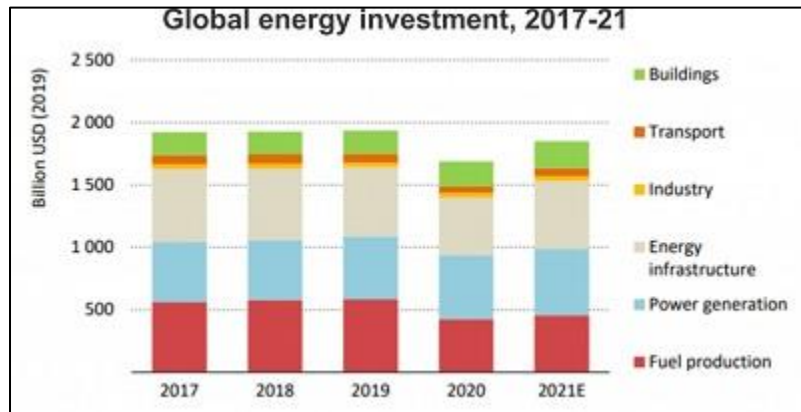

- ❖ It was also called as the “Black Wall Street” of the U.S.

ECONOMY

World Energy Investment Report 2021

- ❖ The International Energy Agency (IEA) has released the World Energy Investment Report, 2021.
- ❖ According to this report, global energy investment is expected to rebound this year and increase 10% year-on-year to around \$1.9 trillion.
- ❖ Most of this investment will flow towards power and end-use sectors, shifting out of traditional fossil fuel production.
- ❖ The global energy demand is projected to rise 4.6% year-on-year in 2021, offsetting its contraction in 2020.
- ❖ Energy efficiency sector will see a 10% rise in investment, though the low fossil fuel price may act as a deterrent.