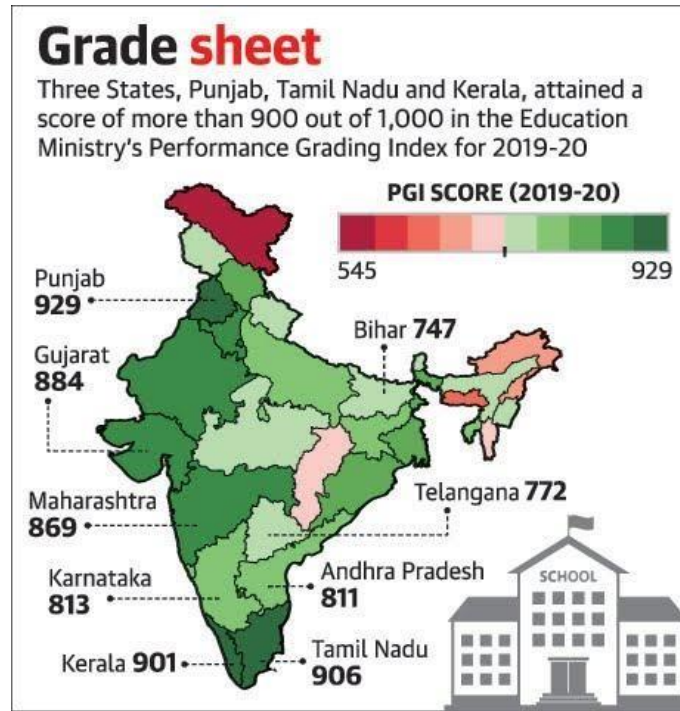

- ❖ Punjab has scored the maximum points for governance and management.
- ❖ Bihar and Meghalaya have scored the lowest in terms of infrastructure and facilities.