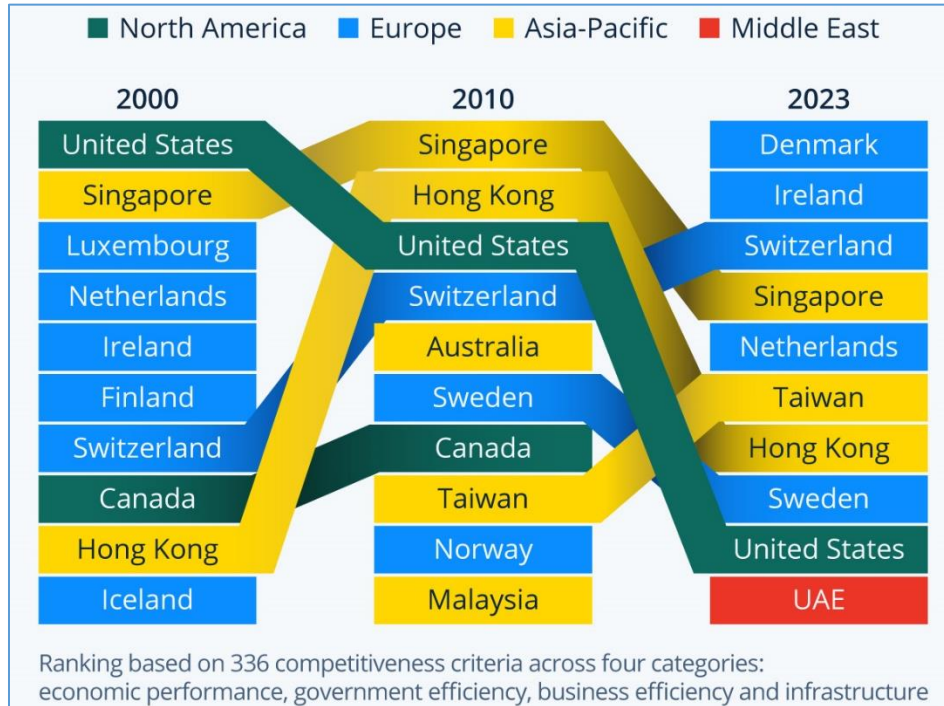

- ❖ It was placed 43rd three years in a row between 2019-2021.
- ❖ The IMD report highlighted that India witnessed improvements in government efficiency but slightly underperformed in business efficiency, infrastructure, and economic performance when compared to other countries.