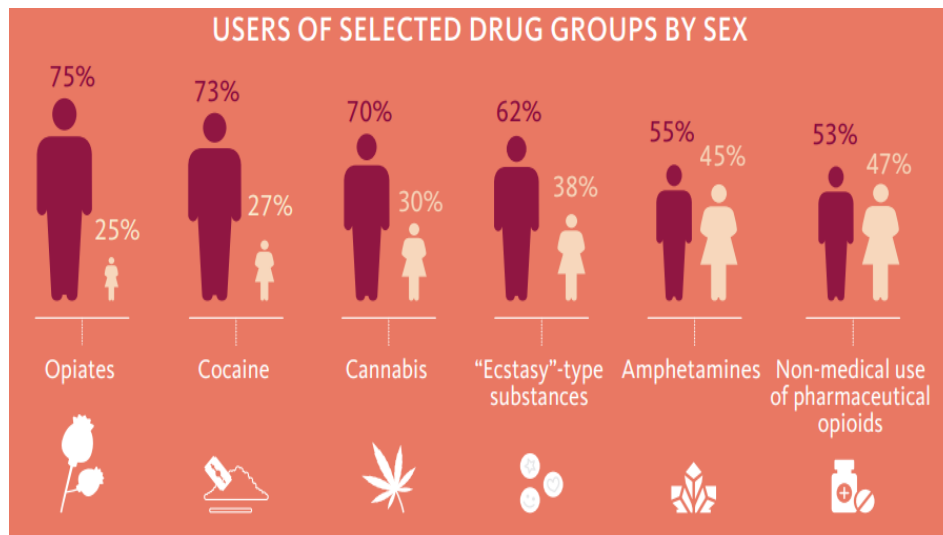

- ❖ International trade is expected to drop by 4.3 per cent in volume terms to 53.6 million tonnes.
- ❖ Wheat production in 2023 is expected to decline by 3 per cent from its all-time high of 777 million tonnes in 2022.

World Drug Report 2023

- ❖ The World Drug Report 2023 was launched by the UN Office on Drugs and Crime (UNODC).
- ❖ Global estimate of people who inject drugs in 2021 was at 13.2 million.
- ❖ It is 18 per cent higher than previously estimated.
- ❖ Globally, over 296 million people used drugs in 2021.
- ❖ This is an increase of 23 per cent over the previous decade.
- ❖ The number of people who suffer from drug use disorders, has skyrocketed to 39.5 million.
- ❖ This is a 45 per cent increase over 10 years.
- ❖ While almost 90 percent of methamphetamine seized worldwide was in two regions – East and Southeast Asia and North America.

IMD World Competitiveness Ranking

- ❖ The latest world competitiveness ranking was published by the International Institute for Management Development (IMD).
- ❖ Denmark, Ireland and Switzerland took the top three places.
- ❖ India fell 3 ranks from 37 to finish 40th place.