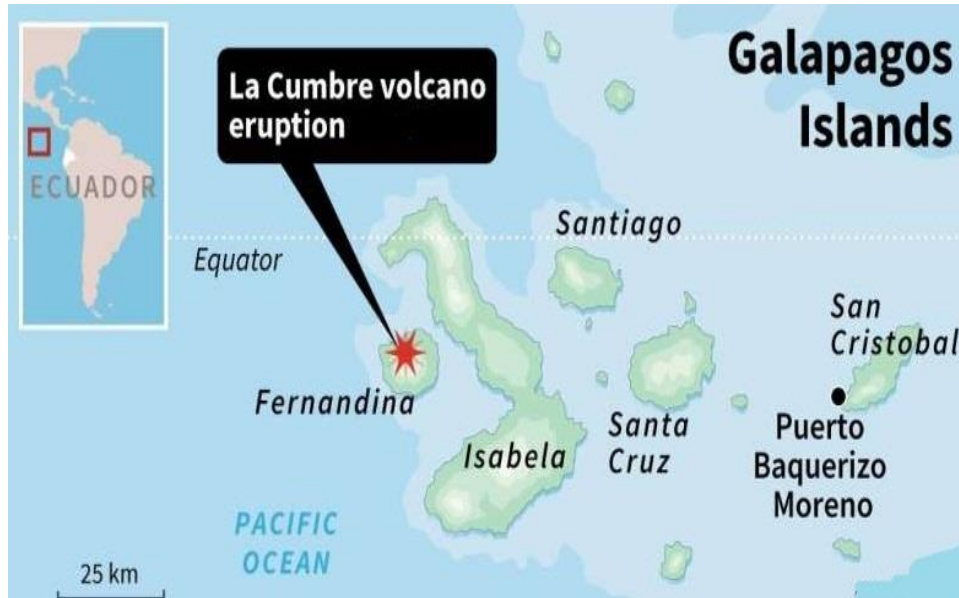

WHERE A YEAR LASTS 33 DAYS...

- K2-18b was discovered in 2015 by Nasa's Kepler spacecraft (right).
- The planet is 110 light years away, in the Leo constellation close to Ursa Major (the Great Bear).
- Its star is a 'red dwarf' which is cooler than our own and appears red instead of yellow.
- But the planet's temperature is similar to Earth's. It is so close to its star it takes only 33 days to orbit it.
- That makes a year on K2-18b the equivalent of just over a month here.
- K2-18b is a rocky planet with an atmosphere which contains water and hydrogen and may also have clouds.
- K2-18b is a 'Super Earth', which is the name given to planets larger than our own, at twice Earth's size and eight times its mass.

50% of K2-18b's atmosphere could be water

ENVIRONMENT

La Cumbre volcano & Land iguanas

- ❖ The La Cumbre volcano located on Fernandina Island was erupted last month.
- ❖ The La Cumbre volcano is located around 1,125 kilometres off mainland Ecuador and erupted for the first time since 2020.
- ❖ The island is also home to a large population of rare land iguanas.
- ❖ They nest and lay eggs on the rim of the volcano's large crater or caldera and deep within it.

- ❖ It is a very large species of lizard in the family Iguanidae.
- ❖ It is one of three species of land iguana endemic to the Galapagos Islands.
- ❖ The others being the Santa Fe land iguana and the Galapagos pink land iguana.

MISCELLANEOUS

7000-year-old pre-historic settlement – Serbia

- ❖ A prehistoric settlement of massive size has been discovered in the Banat region of northeastern Serbia.
- ❖ Archaeologists date back the previously known settlement to some 7,000 years, much later than the Late Neolithic period.
- ❖ The settlement is located near the Tamis River in the Banat region of northeastern Serbia.
- ❖ The Vinca culture is a prehistoric group that occupied a region of southeastern-central Europe during this period.