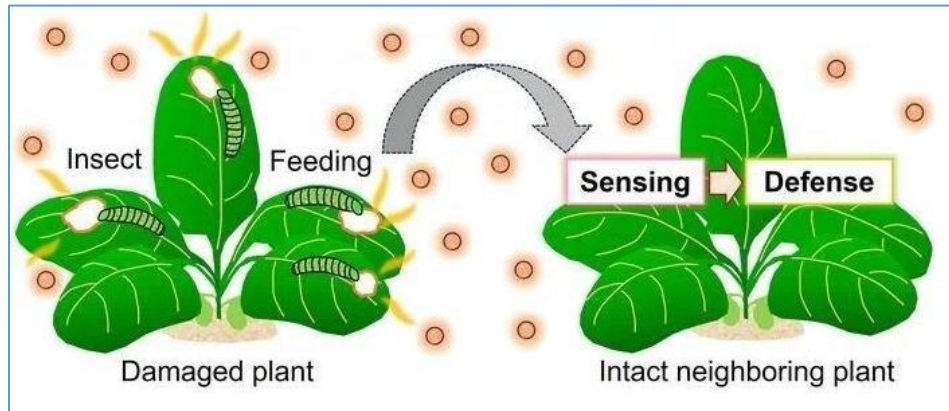

- ❖ This next generation rocket engine is designed to enhance the payload capability of ISRO's Launch Vehicle Mark-III launcher and other future launch vehicles.

ENVIRONMENT

Green Leaf Volatiles

- ❖ Recently, for the first time, scientists visualise the plants sensing compounds called green leaf volatiles (GLVs) released by other plants in danger.
- ❖ The Plants have two major defence mechanisms, involving a chain of molecular reactions.
- ❖ The reactions are triggered when a plant is damaged and GLVs are released as by-products.
- ❖ The Scientists are considering harnessing this process to fight agricultural pests without having to use pesticides.
- ❖ Volatiles are elements or compounds that change from solid or liquid state into vapour at relatively low temperatures.

Genome of *Lepidopygopsis typus*

- ❖ Scientists have decoded for the first time the mitochondrial genome of *Lepidopygopsis typus*.
- ❖ It is a unique freshwater fish species of the Western Ghats.
- ❖ It is known to occur only inside Kerala's Periyar Tiger Reserve.
- ❖ *Lepidopygopsis typus* is an example of a monotypic species (a genus having only a single species).
- ❖ The purpose of mitogenome sequencing is to help understand the evolution of a species and how different they are from its relatives.