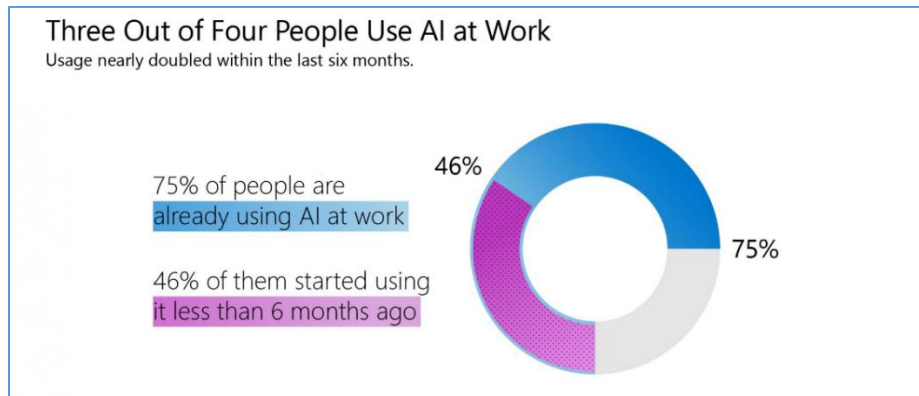

REPORTS AND INDICES

2024 Work Trend Index