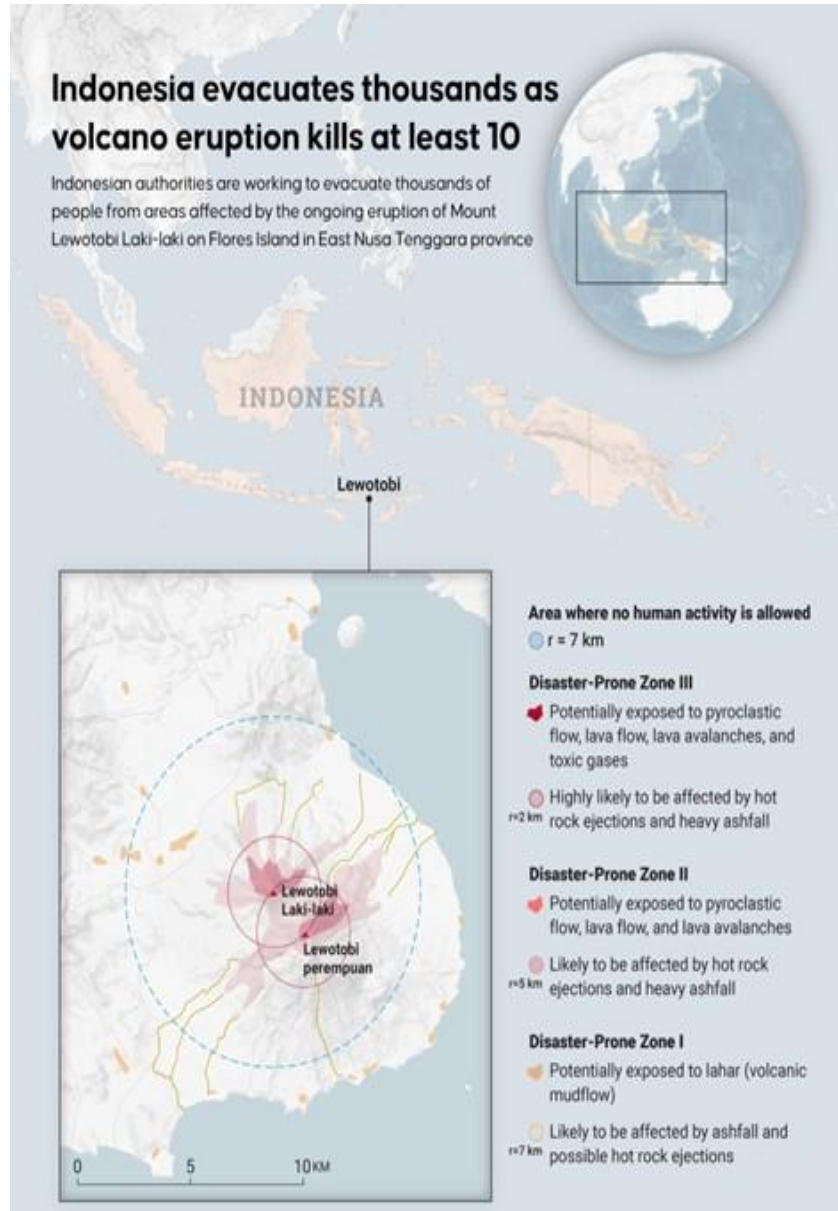

- ❖ Lewotobi Laki-Laki is one of the 120 active volcanoes in Indonesia.

ECONOMY

Urad And Tur Imports 2024

- ❖ Brazil has the potential to become a major source for the import of black gram (urad) and pigeon peas (tur) for India.
- ❖ The quantity of urad import from Brazil has increased from 4,102 tonnes in the 2023 calendar year.
- ❖ It was around 22,000 tonnes till October end of 2024.