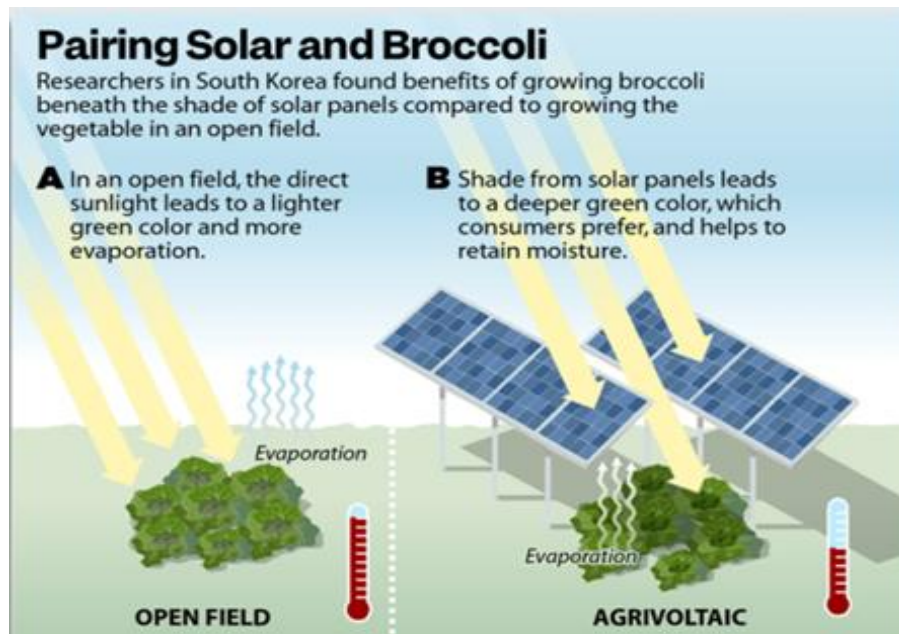

World Science Day for Peace and Development 2024 - November 10

- ❖ It is highlighting the role of science in society and the need to engage people to actively debate on more scientific issues.

- ❖ It was first proposed during the World Conference on Science that took place in Budapest in 1999.
- ❖ The theme for 2024 is 'Why Science Matters - Engaging Minds and Empowering Futures'.

MISCELLANEOUS

Agrivoltaic farming

- ❖ India has highlighted its innovation in combining solar energy generation with agriculture in ISA Assembly.
- ❖ Agrivoltaic farming primarily focuses on the simultaneous use of land for both agriculture and solar energy generation.

- ❖ In this method, solar panels are installed above crops, allowing land to be used for both farming and energy generation.
- ❖ It helps maximize land productivity, provides shade for certain crops and reduces soil moisture loss.
- ❖ This system supports sustainable energy transition while enhancing agricultural resilience and productivity, especially in regions with limited arable land.