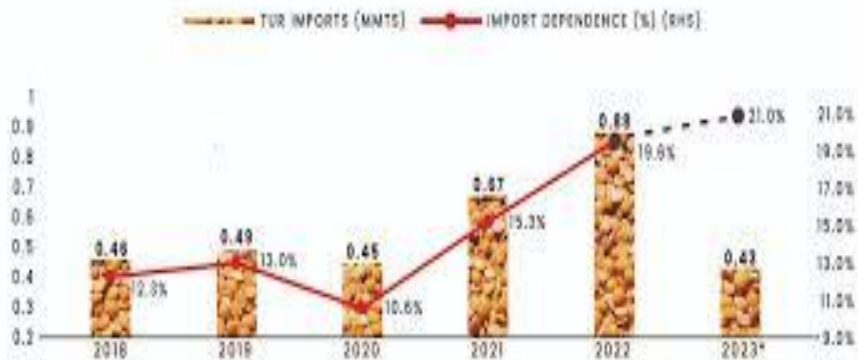

- ❖ Australia's Chana production in current year is estimated at about 13.3 lakh tons as against 4.9 lakh tons in 2023, basically for export to India.
- ❖ India imports 3-4 million tonnes of various types of pulses annually to meet the domestic shortages.

INDIAN TUR: IMPORTS (MMTS) AND IMPORT DEPENDENCE (%)