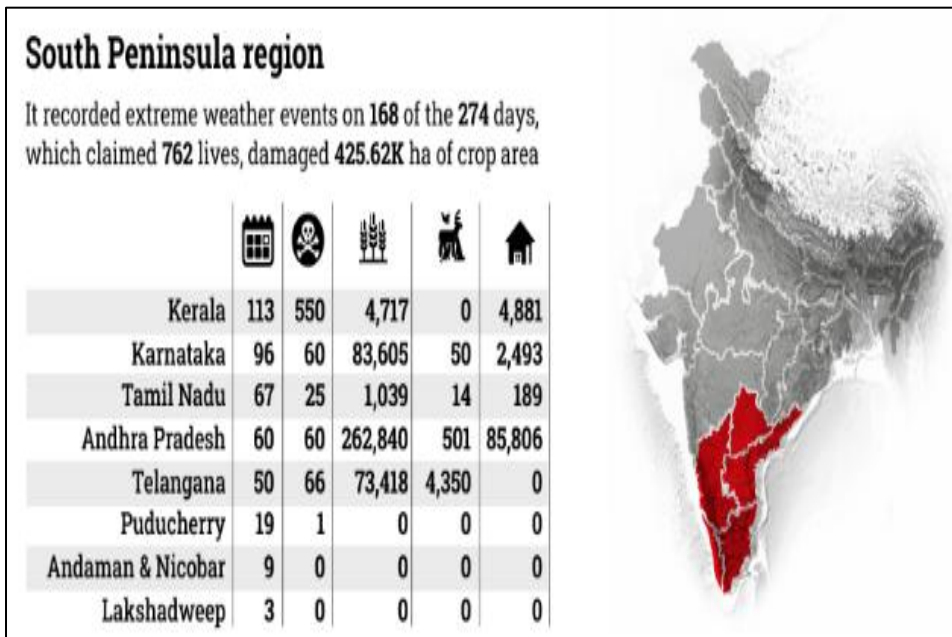

TAMIL NADU

Tirunelveli - startup hub

- ❖ Tirunelveli is now garnering attention for its burgeoning entrepreneurial ecosystem.
- ❖ Over the past few years, more women from this region are breaking the barriers and venturing into the start-up ecosystem.
- ❖ There were 405 start-ups in the Tirunelveli regional hub.
- ❖ Districts, including Tirunelveli, Tenkasi, Thoothukudi, Kanniyakumari and Ramanathapuram, constitute this hub.
- ❖ There are 88 start-ups with women as co-founders.

- ❖ About 43% of the start-ups have been founded or co-founded by women.

'Aadukalam': a series of programmes to identify early-stage business ideas and extend support

'Thadai athai udai': a series of confidence-building events for aspiring entrepreneurs and early-stage start-ups

She Bootcamp: camps targeting girls, encouraging them to take up entrepreneurship

Mentor Connect: events related to mentorship are conducted at regular intervals

Extreme weather events in 2024

- ❖ Tamil Nadu has experienced a significant rise in extreme weather events in 2024, with 67 extreme weather days recorded so far.
- ❖ This is nearly double of the 27 days reported in 2023.
- ❖ This sharp increase is highlighted in the Climate India 2024 report.
- ❖ It has also reported 25 human fatalities, 14 livestock deaths, and the damage of 149 houses due to these extreme weather events.

- ❖ Tamil Nadu reported 1,039 hectares of crop damage due to irregular rainfall, intense heatwaves, and storm surges.
- ❖ India has experienced extreme weather on 255 out of 274 days in the first nine months of 2024.
- ❖ It is surpassing the number of extreme days recorded in the previous two years.