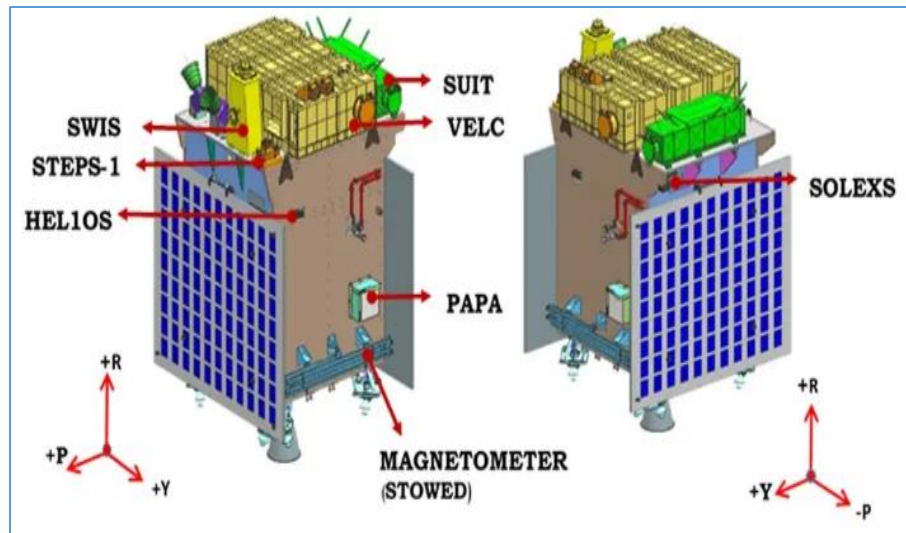

VGF Scheme for BESS

- ❖ The Union Cabinet approved a ₹3,760 crore viability gap fund (VGF) for battery energy storage systems (BESS).
- ❖ This grant is aimed at enhancing the viability of infrastructure projects.

SCIENCE AND TECHNOLOGY

Visible Line Emission Coronagraph (VELC)

- ❖ It is the largest payload which attached with the Aditya-L1 mission.
- ❖ VELC's mission aim to provide a wealth of solar images daily, contributing to the understanding of the Sun's corona and its behavior.
- ❖ VELC's imaging channel will provide one image per minute, totalling around 1,440 images over 24 hours.