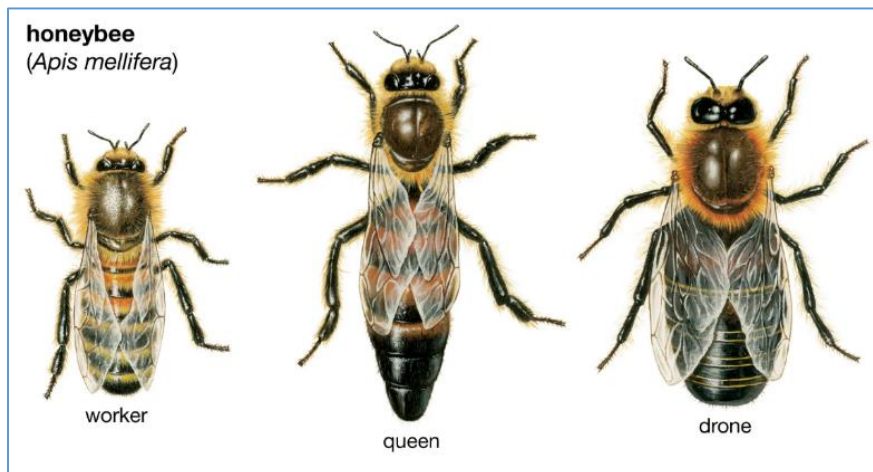

SCIENCE AND TECHNOLOGY

Visible Line Emission Coronagraph (VELC)

- ❖ It is the largest payload which attached with the Aditya-L1 mission.
- ❖ VELC's mission aim to provide a wealth of solar images daily, contributing to the understanding of the Sun's corona and its behavior.
- ❖ VELC's imaging channel will provide one image per minute, totalling around 1,440 images over 24 hours.

XRISM Mission

- ❖ Japan has launched H-IIA rocket which carried the XRISM (X-Ray Imaging and Spectroscopy Mission) into space.
- ❖ It is a collaboration between NASA and JAXA (Japan Aerospace Exploration Agency).
- ❖ The XRISM mission has two instruments—Resolve and Xtend.
- ❖ Resolve instrument can measure each individual X-ray's energy to provide information about the source including composition, motion and physical state.

- ❖ Xtend observes an area that corresponds to 60 per cent larger than the average apparent size of the full moon.

ENVIRONMENT

Apis Mellifera

- ❖ European honeybees (*Apis mellifera*) can serve as effective biomonitoring agents.
- ❖ They help to detecting the spread of antimicrobial resistance (AMR) in urban neighbourhoods.
- ❖ Honeybees can carry genetic elements associated with key AMR drivers in their digestive tracts.
- ❖ AMR is the ability of bacteria and other microbes to resist the drugs used to inhibit or kill them.