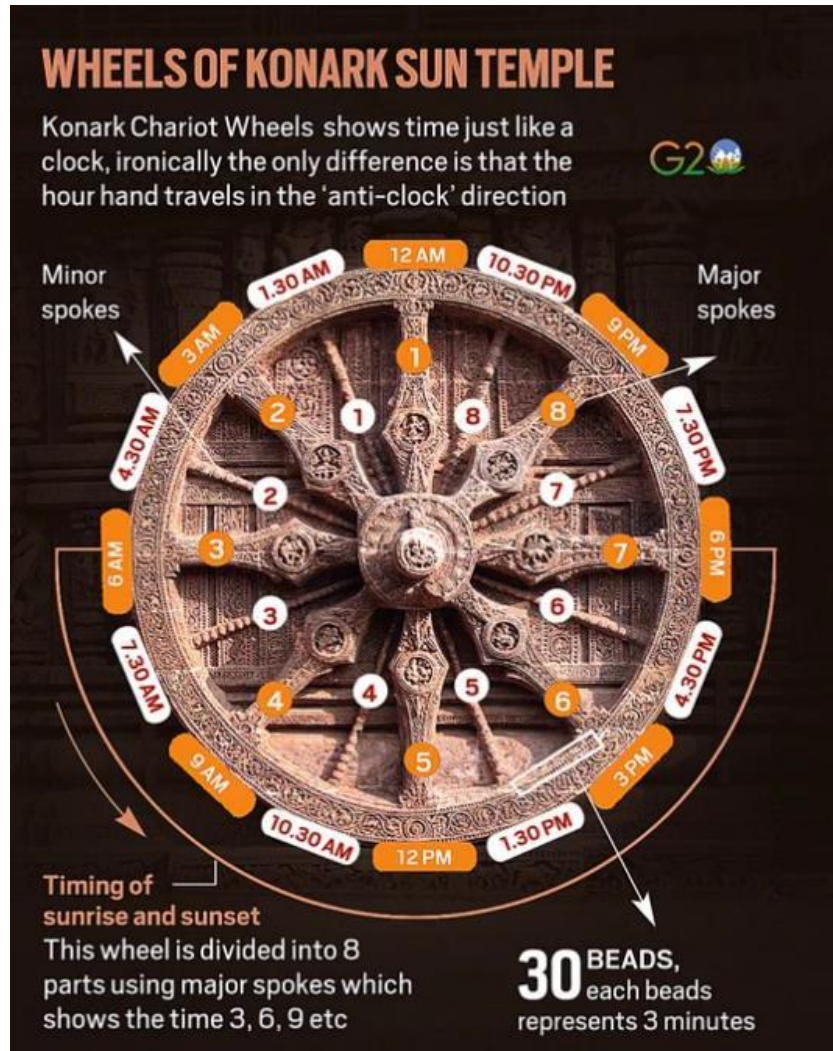

September - 12

NATIONAL

Konark wheel in G20

- ❖ The iconic Konark Sun Temple wheel took centre stage at the G20 Summit in Delhi.
- ❖ The Konark Wheel was built during 13th century under the reign of King Narasimha deva-I of the Eastern Ganga Dynasty.
- ❖ The wheel of 24 spokes is also adapted into India's national flag
- ❖ It embodies India's ancient wisdom, advanced civilisation and agricultural excellence.
- ❖ The rotating movement of the Konark Wheel symbolises time as well as progress and continuous change.

- ❖ It serves as a symbol of the wheel of democracy that reflects the resilience of democratic ideals, and commitment to progress in society.

G20 India mobile app

- ❖ Indian government has released a G20 India mobile app for all visitors including ministers.
- ❖ This app offers complete information about the Summit in 10 languages including Hindi, German, Portuguese and Japanese.
- ❖ It will also offer a virtual tour of the venue that will be helpful for delegates, officials, media personnel and more.