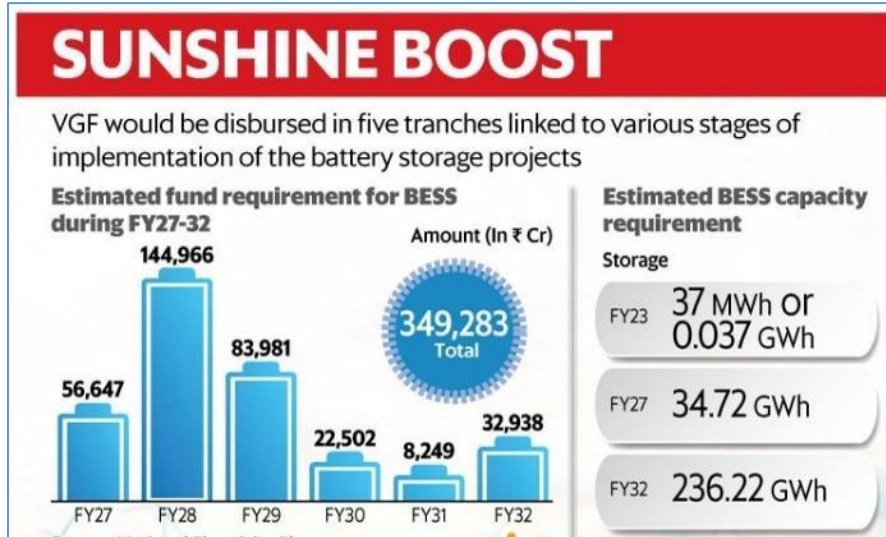

- ❖ Under the scheme, the government will provide financial support of up to 40% of the capital cost of BESS projects totalling 4,000 megawatt-hours (MWh) till FY31.